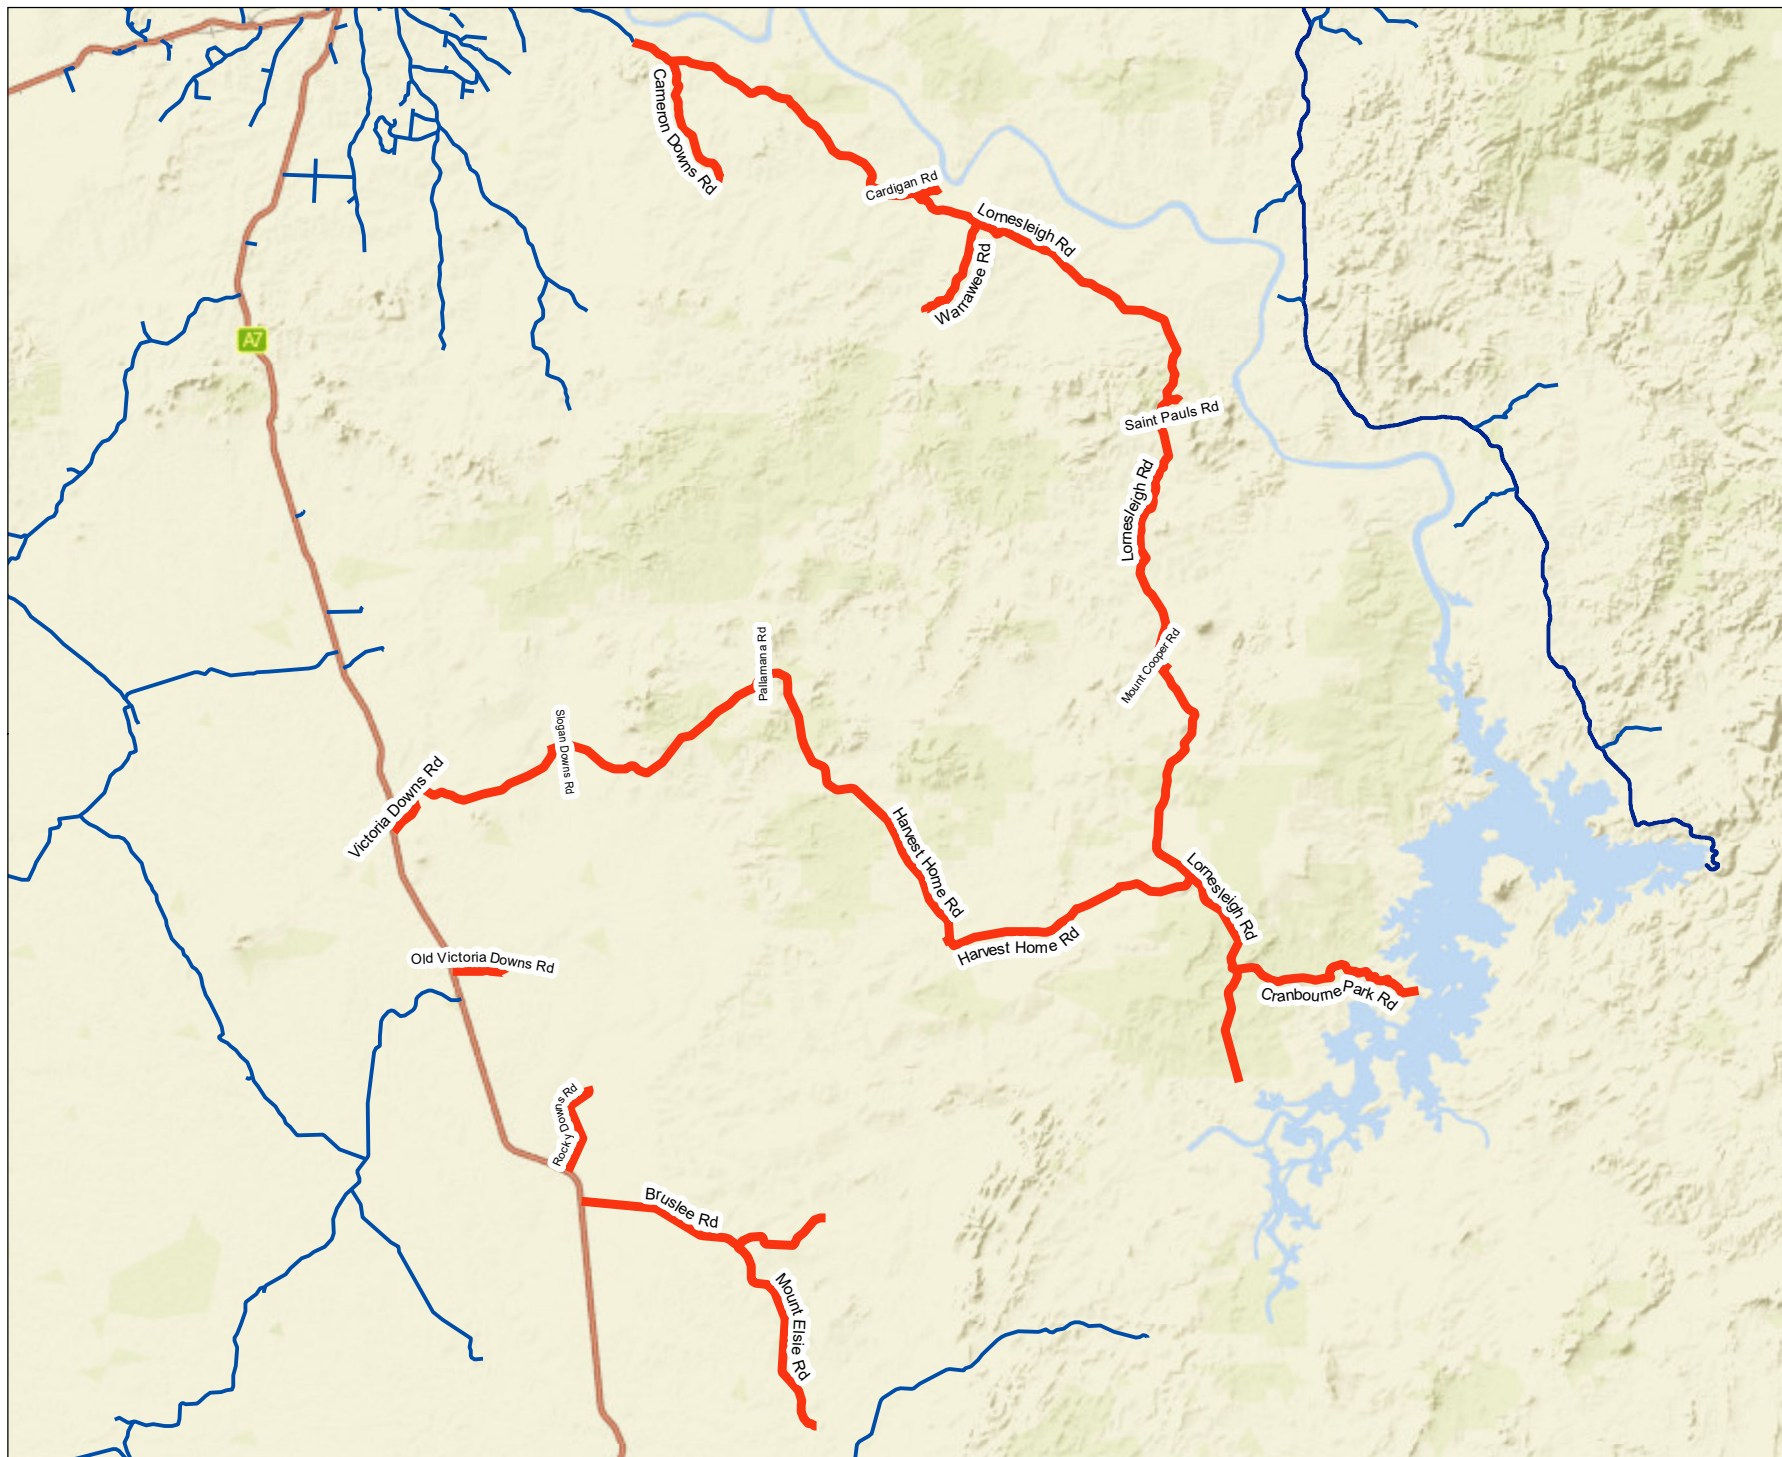

2019 DRFA Road Works Locations

Works Package: WP12

- Work Package
- CTCR Roads

GDA94 MGA Zone 55
Scale: 1:519,000 @A4

Date: 21/06/2019
Author: PDManagers