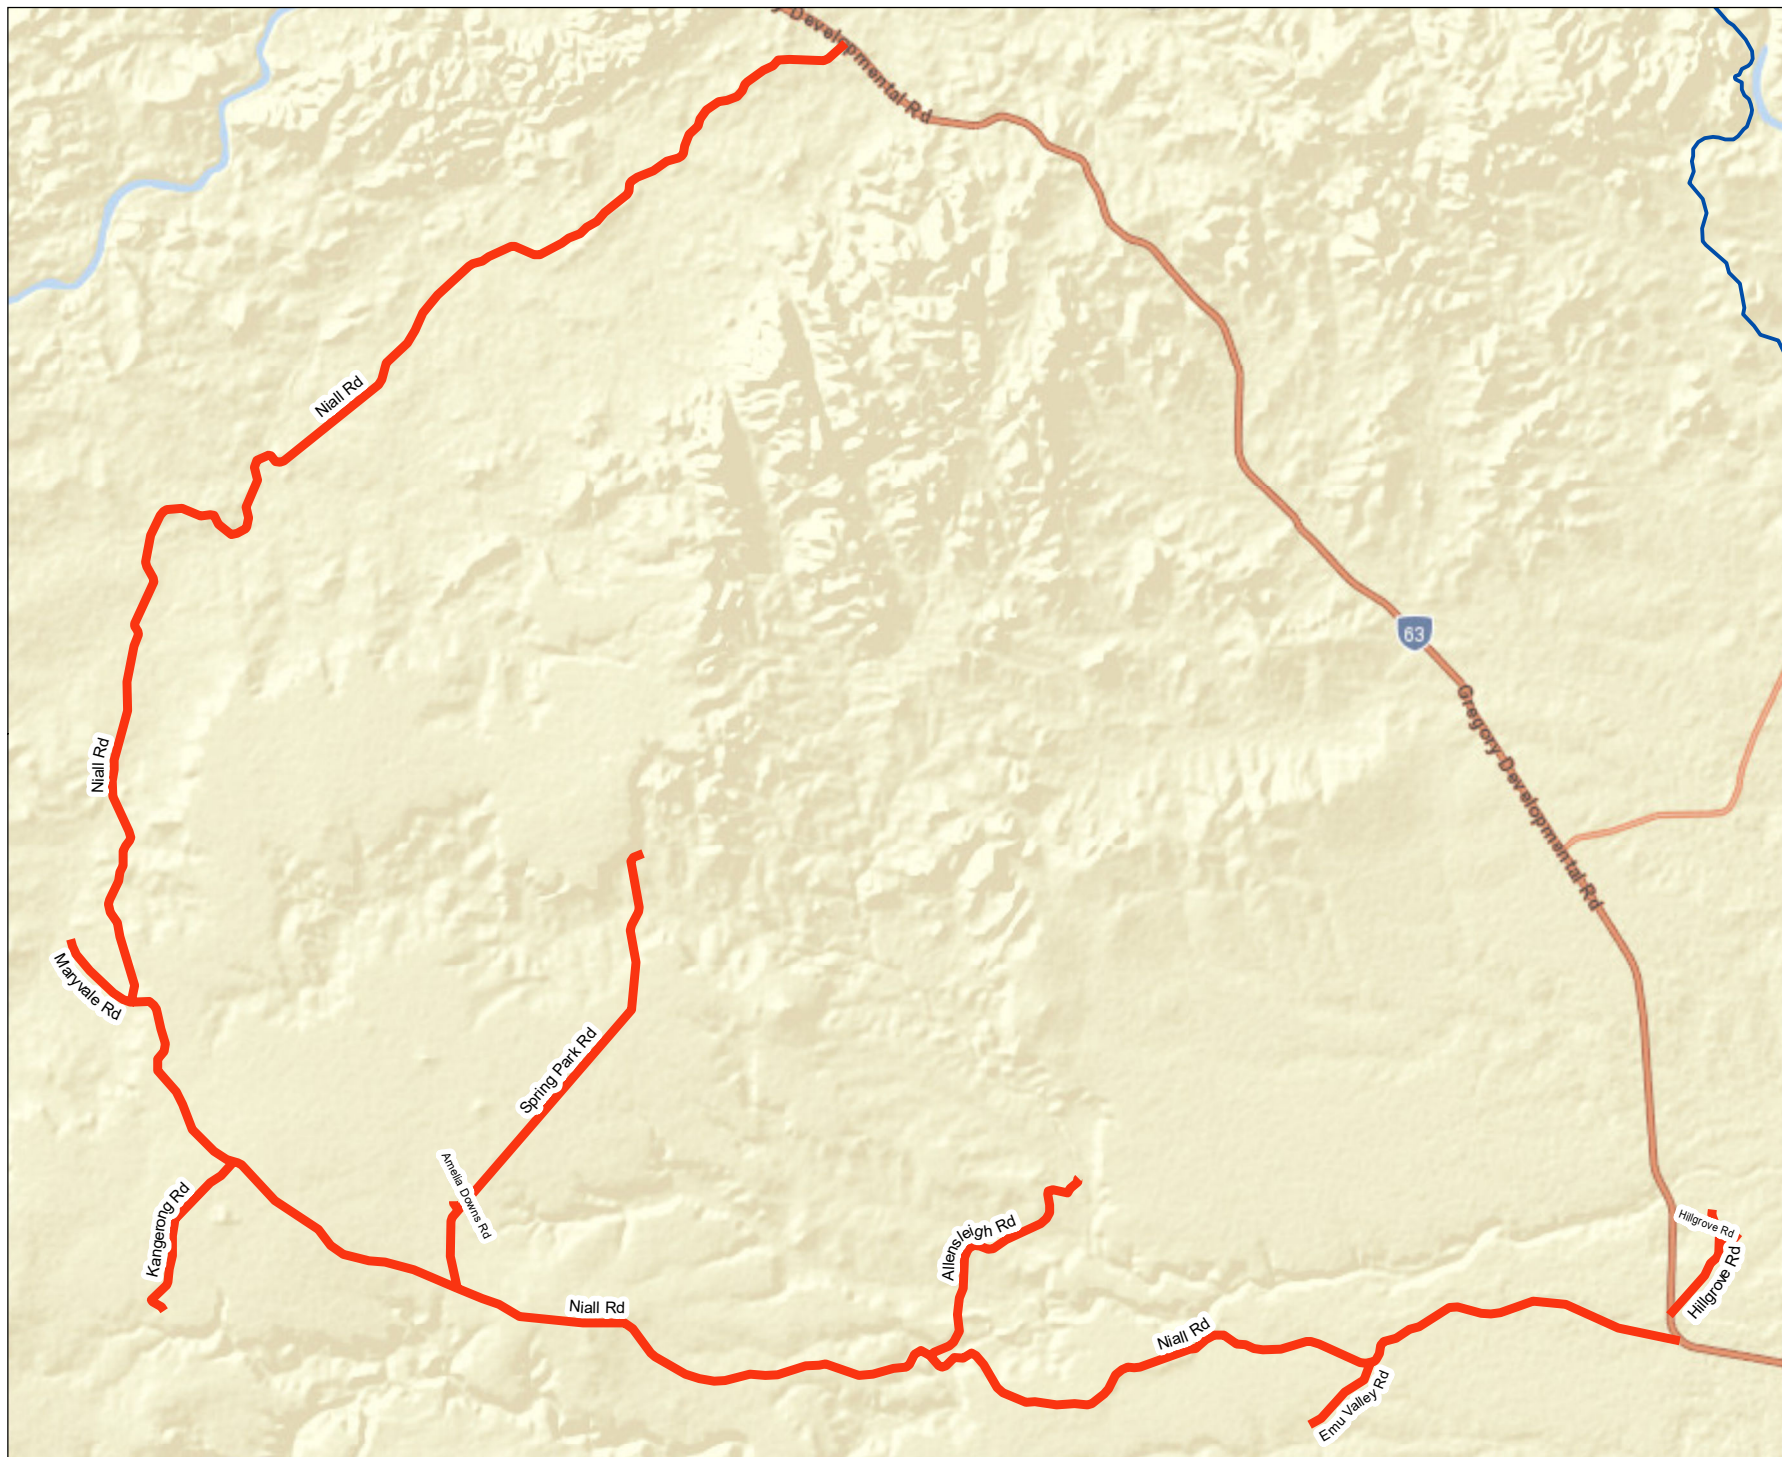

2019 DRFA Road Works Locations

Works Package: WP02

- Work Package
- CTRC Roads

GDA94 MGA Zone 55
Scale: 1:259,000 @A4

Date: 21/06/2019
Author: PDManagers