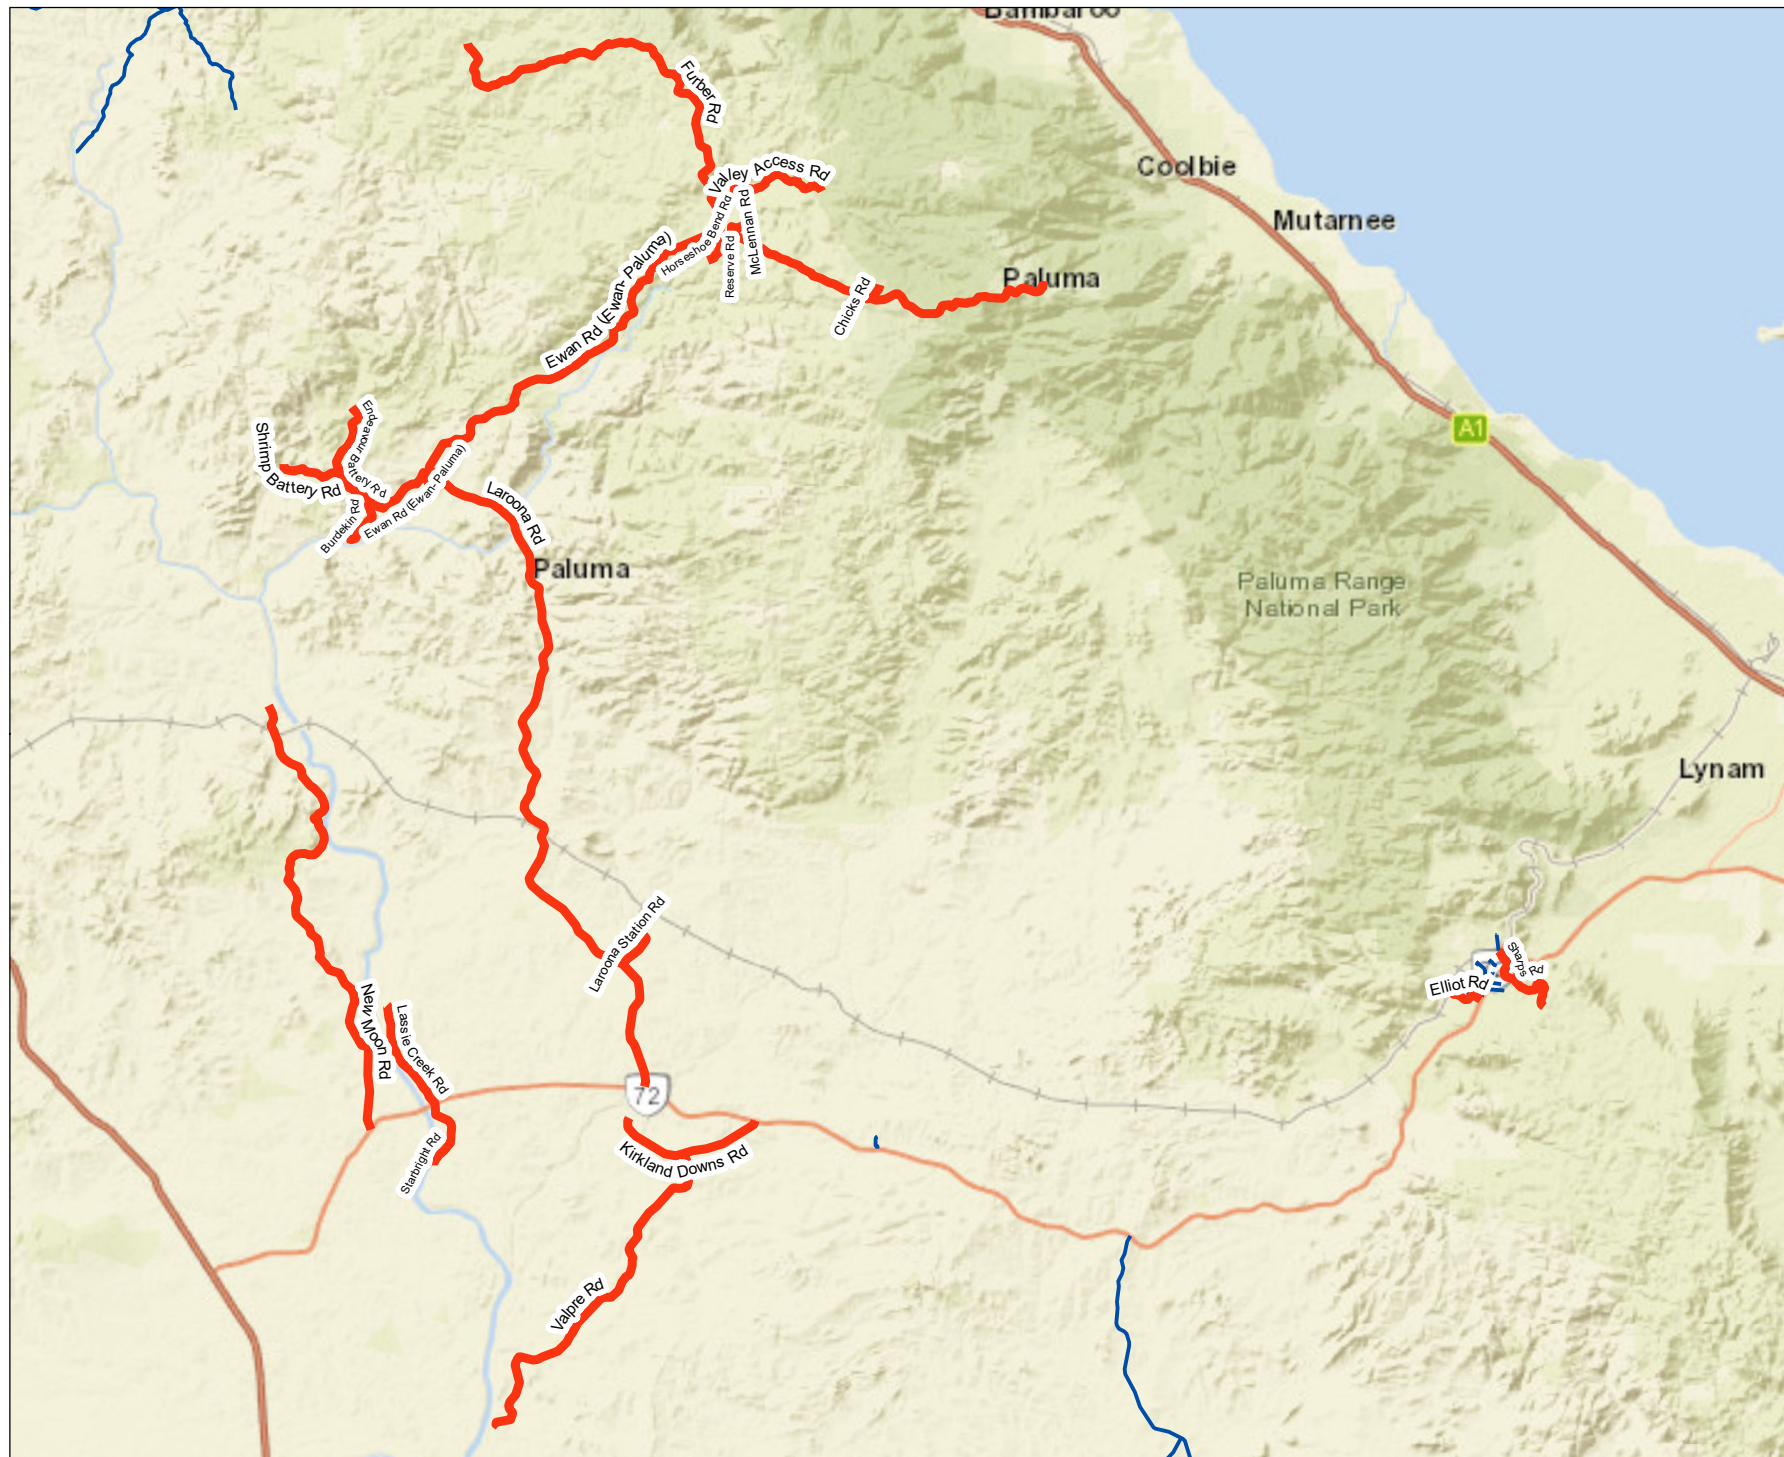

2019 DRFA Road Works Locations

Works Package: WP01

- Work Package
- CTCR Roads

GDA94 MGA Zone 55
Scale: 1:441,000 @A4

Date: 21/06/2019
Author: PDMangers